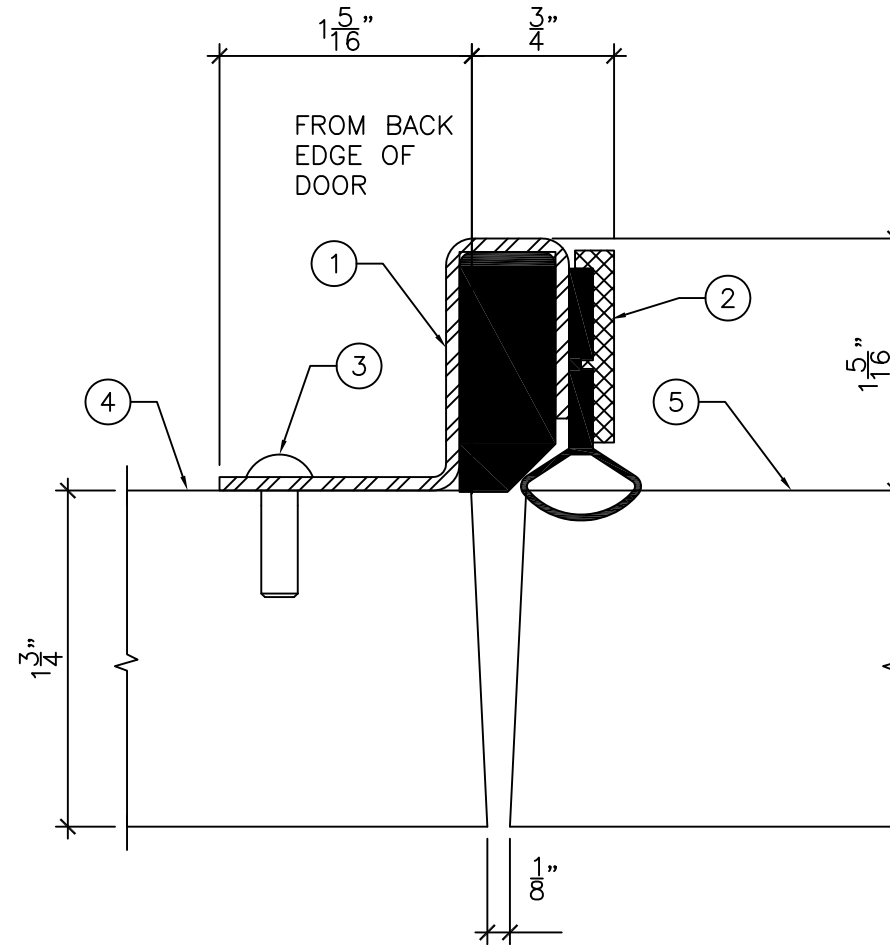

LEGEND:

1. 14GA ACOUSTIC ASTRAGAL FASTENED TO THE PUSH SIDE OF THE INACTIVE DOOR LEAF.
2. ACOUSTIC RUBBER SEAL.
3. #10 PAN HEAD SCREWS.
4. INACTIVE DOOR LEAF.
5. ACTIVE DOOR LEAF

ASTRAGAL SECTION
1'-0" = 1'-0"

DRAWING TITLE:

**ASTRAGAL FOR SINGLE ACTIVE PAIR OF WOOD DOORS - NON-FIRE RATED
STC 33 TO STC 35**

DATE: 2020/08/17

DRAWN BY: ASC

REVISION: 1