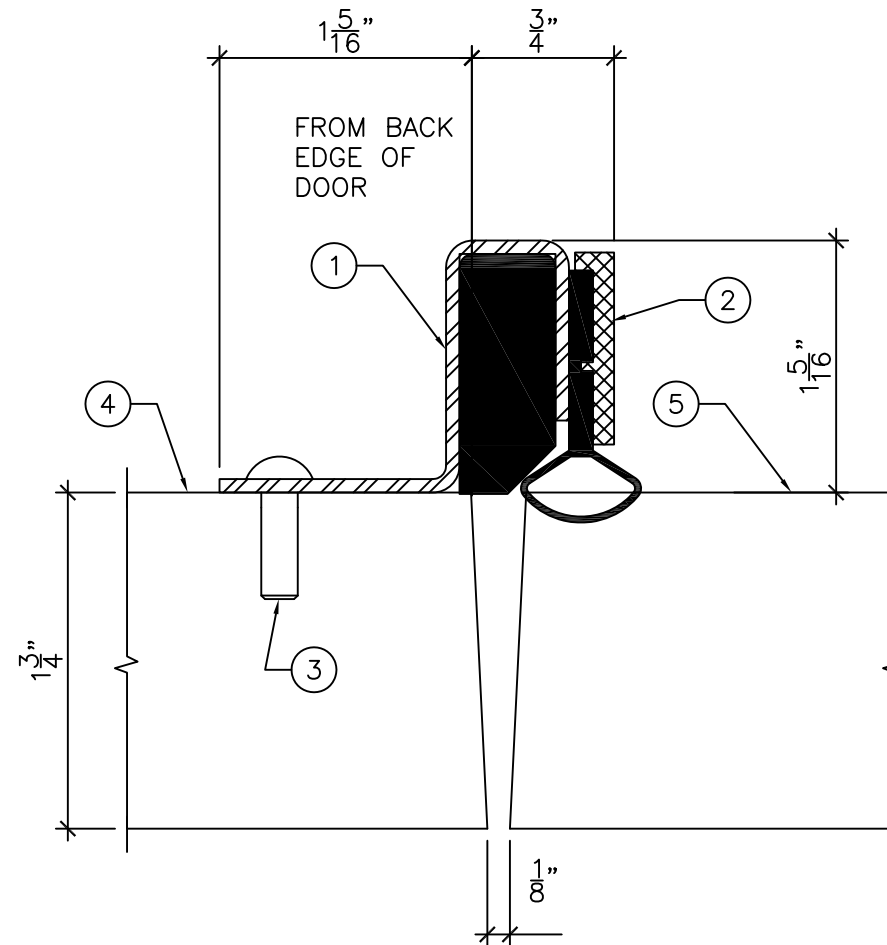

LEGEND:

1. 14GA ACOUSTIC ASTRAGAL FASTENED TO THE PUSH SIDE OF THE INACTIVE DOOR LEAF.
2. ACOUSTIC RUBBER SEAL.
3. #10 PAN HEAD SCREWS.
4. INACTIVE DOOR LEAF.
5. ACTIVE DOOR LEAF

**ASTRAGAL SECTION**  
 $1'-0" = 1'-0"$