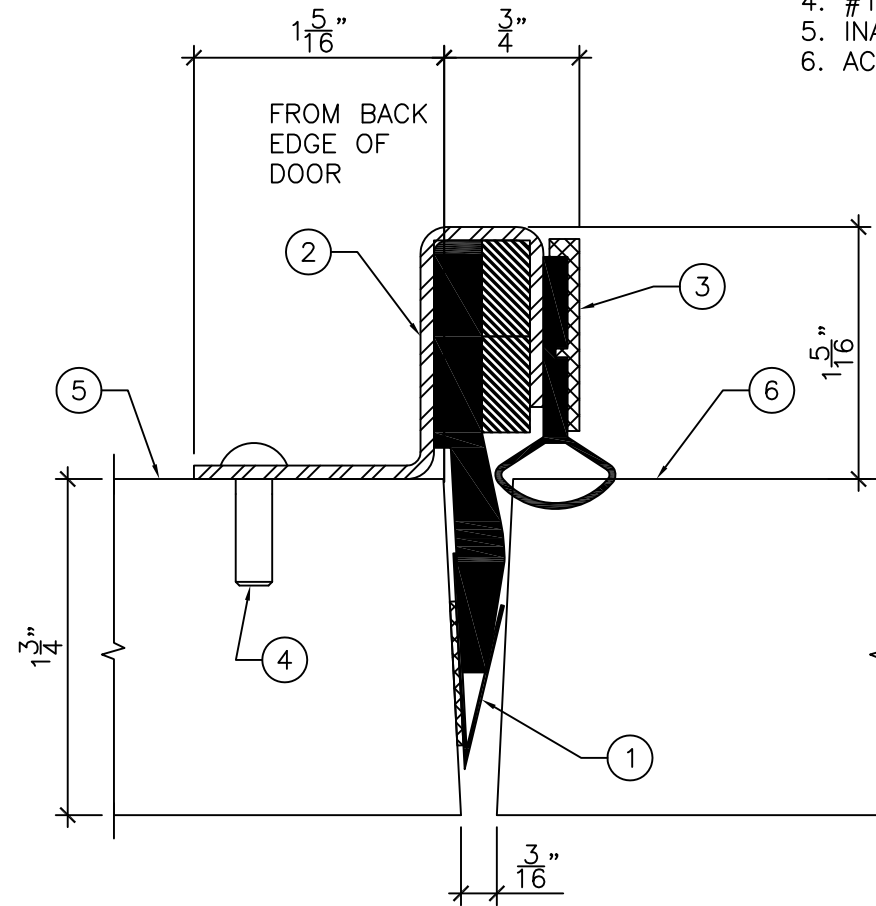

LEGEND:

1. BRONZE ACOUSTIC SEAL. MOUNT ON INSIDE EDGE OF INACTIVE LEAF.
2. 14GA ACOUSTIC ASTRAGAL FASTENED TO THE PUSH SIDE OF THE INACTIVE DOOR LEAF.
3. ACOUSTIC RUBBER SEAL.
4. #10 PAN HEAD SCREWS.
5. INACTIVE DOOR LEAF.
6. ACTIVE DOOR LEAF.

ASTRAGAL SECTION

1'-0" = 1'-0"

DRAWING TITLE:

**ASTRAGAL FOR SINGLE ACTIVE PAIR OF STEEL DOORS - FIRE AND NON FIRE RATED
STC 39 TO STC 52**

DATE: 2020/08/17

DRAWN BY: ASC

REVISION: 1