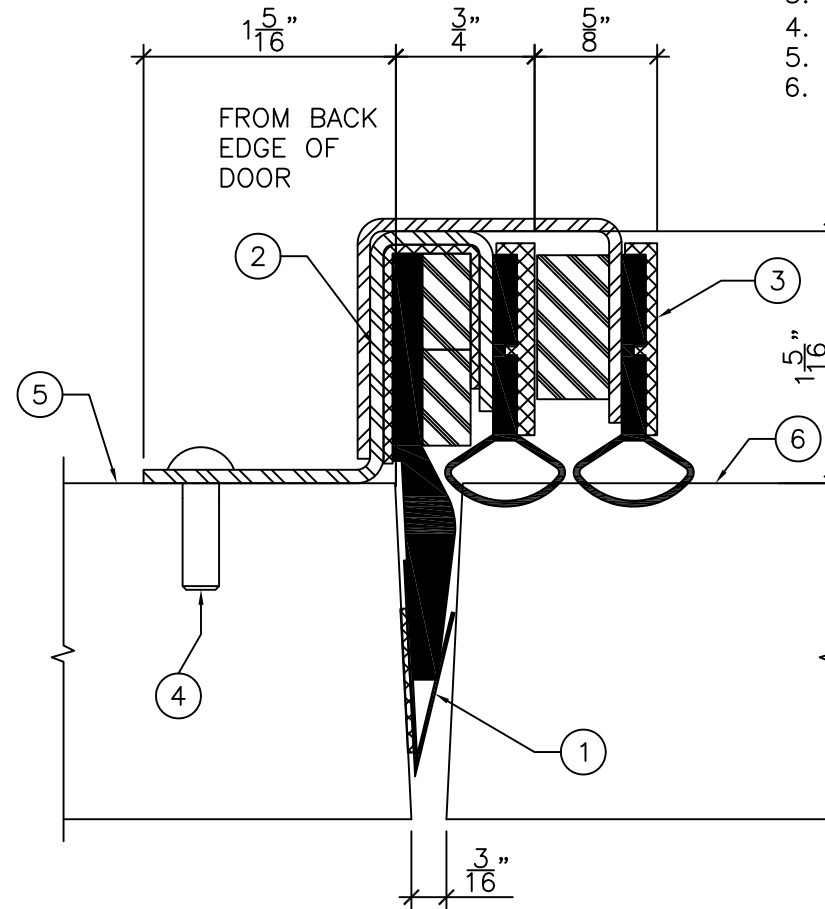

LEGEND:

1. BRONZE ACOUSTIC SEAL. MOUNT ON INSIDE EDGE OF INACTIVE LEAF.
2. 14GA ACOUSTIC ASTRAGAL FASTENED TO THE PUSH SIDE OF THE INACTIVE DOOR LEAF.
3. ACOUSTIC RUBBER SEAL.
4. #10 PAN HEAD SCREWS.
5. INACTIVE DOOR LEAF.
6. ACTIVE DOOR LEAF.

**ASTRAGAL SECTION**

1'-0" = 1'-0"

DRAWING TITLE:

**ASTRAGAL FOR SINGLE ACTIVE PAIR OF STEEL DOORS - FIRE AND NON-FIRE RATED  
STC 53**

DATE: 2020/08/18

DRAWN BY: ASC

REVISION: 1