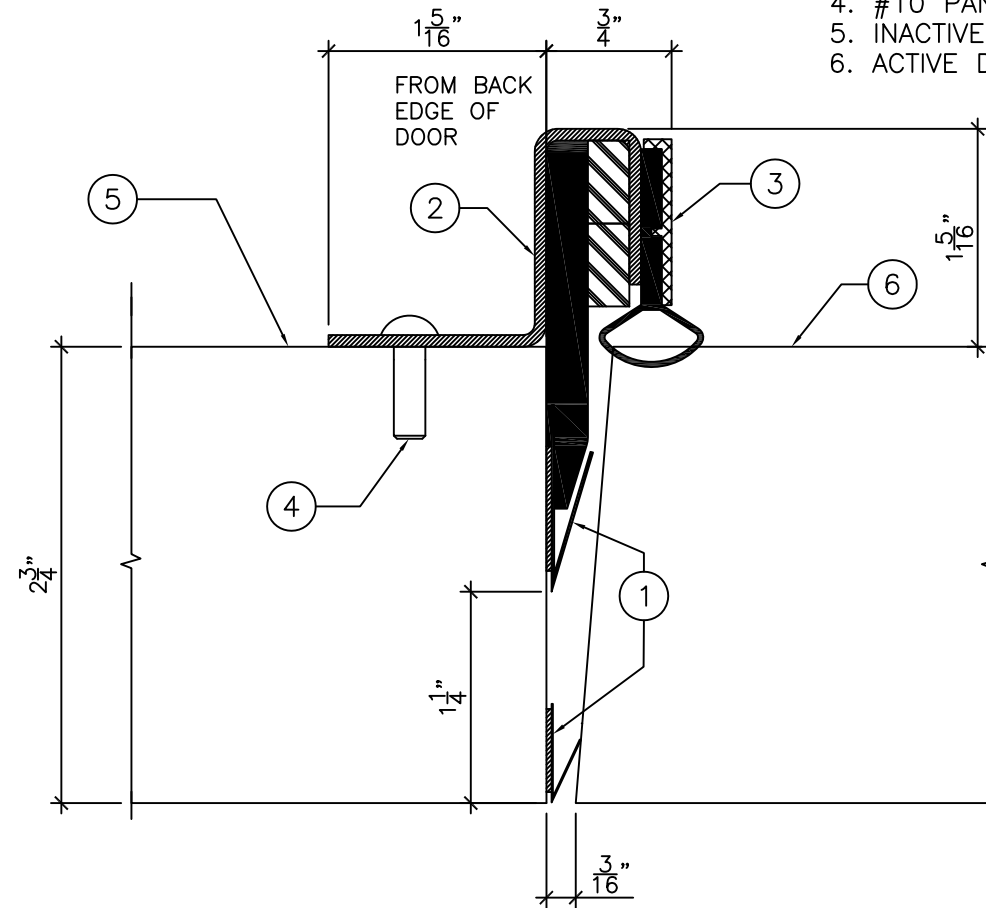

LEGEND:

1. BRONZE ACOUSTIC SEAL. MOUNT ON INSIDE EDGE OF INACTIVE DOOR.
2. 14GA ACOUSTIC ASTRAGAL FASTENED TO THE PUSH SIDE OF THE INACTIVE DOOR LEAF.
3. ACOUSTIC RUBBER SEAL.
4. #10 PAN HEAD SCREWS.
5. INACTIVE DOOR LEAF.
6. ACTIVE DOOR LEAF.

**ASTRAGAL SECTION**

1'-0" = 1'-0"

DRAWING TITLE:

**ASTRAGAL FOR SINGLE ACTIVE PAIR OF WOOD DOORS - NON-FIRE RATED  
STC 54**

DATE: 2020/08/17

DRAWN BY: ASC

REVISION: 1