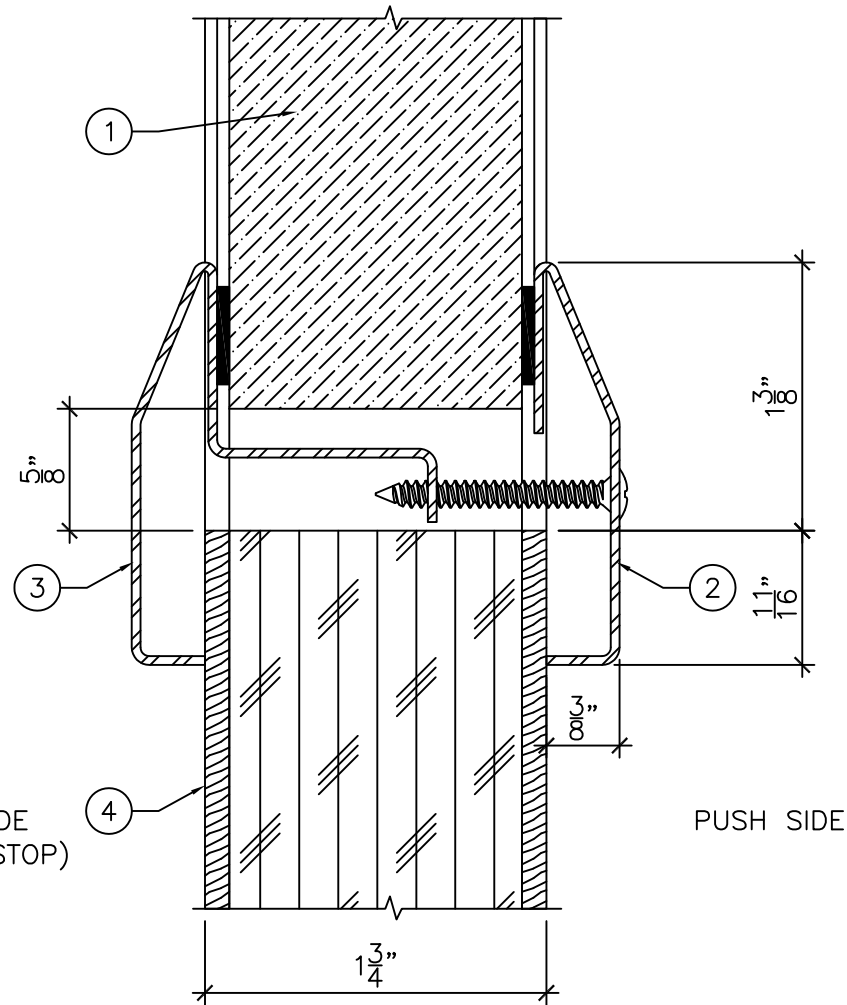

ELEVATION

3/4" = 1'-0"

VISION LITE DIMENSIONS SHOWN
REFER TO CUTOUT SIZE

PULL SIDE
(FIXED STOP)

SECTION "A"

1'-0" = 1'-0"

FOR STC 40 RATING MAX AREA
OF CUTOUT = 383 SQ.IN.

PUSH SIDE

- LEGEND:
1. CLEAR FIRE LISTED GLASS
 2. REMOVABLE STOP.
 3. NON-REMOVABLE STOP.
 4. ACOUSTIC WOOD FIRE-RATED DOOR.

DRAWING TITLE:
WOOD DOOR LITE KIT #21 - FIRE RATED - STC 33-40

DATE:	JANUARY 18, 2017
DRAWN BY:	TWB
REVISION:	0