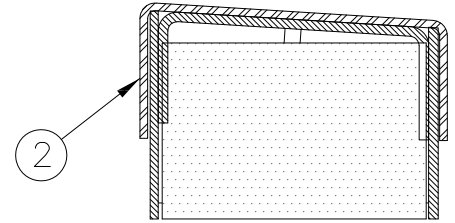

LEGEND:

1. GALVANNEAL DOOR.
2. STAINLESS STEEL EDGE CAPS.
3. 1/4" STAINLESS STEEL THRESHOLD SHIPPED LOOSE FOR INSTALLATION BY DOOR INSTALLER.
4. RF FOAM SEAL TO BE FIT AND APPLIED BY INSTALLER ON SITE.
5. ACOUSTIC & RF BRONZE SEAL TO BE FIT AND APPLIED BY INSTALLER ON SITE.
6. ACOUSTIC SWEEP SEAL TO BE FIT AND APPLIED BY INSTALLER AT SITE.
7. ACOUSTIC & RF MORTISED DOOR BOTTOM SEAL.