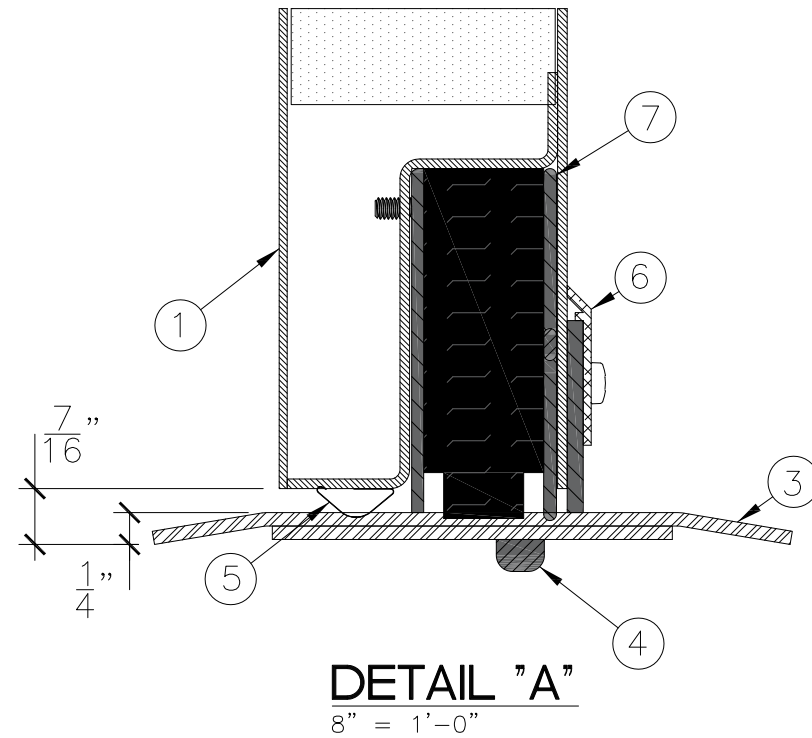

LEGEND:

1. GALVANNEAL DOOR.
2. STAINLESS STEEL EDGE CAPS.
3. 1/4" STAINLESS STEEL THRESHOLD SHIPPED LOOSE FOR INSTALLATION BY DOOR INSTALLER.
4. RF FOAM SEAL TO BE FIT AND APPLIED BY INSTALLER ON SITE.
5. ACOUSTIC & RF BRONZE SEAL TO BE FIT AND APPLIED BY INSTALLER ON SITE.
6. ACOUSTIC SWEEP SEAL TO BE FIT AND APPLIED BY INSTALLER AT SITE.
7. ACOUSTIC & RF MORTISED DOOR BOTTOM SEAL.

DRAWING TITLE:  
**STC50 AND 40dB RF-SHIELDED DOOR**

DATE: 2020/11/09  
DRAWN BY: ASC  
REVISION: 1