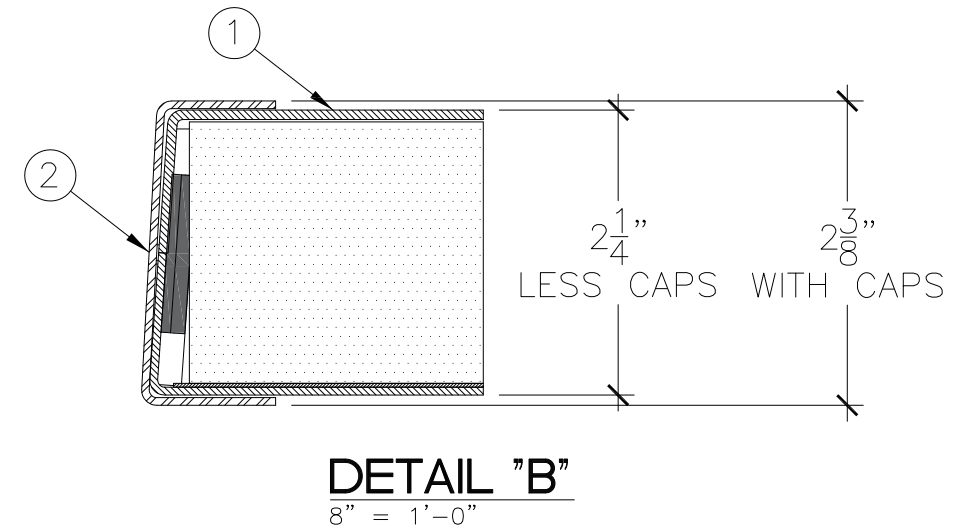

LEGEND:

1. GALVANNEAL DOOR.
2. STAINLESS STEEL EDGE CAPS.
3. 1/4" STAINLESS STEEL THRESHOLD SHIPPED LOOSE FOR INSTALLATION BY DOOR INSTALLER.
4. RF FOAM SEAL TO BE FIT AND APPLIED BY INSTALLER ON SITE.
5. ACOUSTIC & RF BRONZE SEAL TO BE FIT AND APPLIED BY INSTALLER ON SITE.
6. ACOUSTIC SWEEP SEAL TO BE FIT AND APPLIED BY INSTALLER AT SITE.
7. ACOUSTIC & RF MORTISED DOOR BOTTOM SEAL.

DRAWING TITLE:  
**STC50 AND 40dB RF-SHIELDED DOOR**

DATE: 2020/11/09  
DRAWN BY: ASC  
REVISION: 1