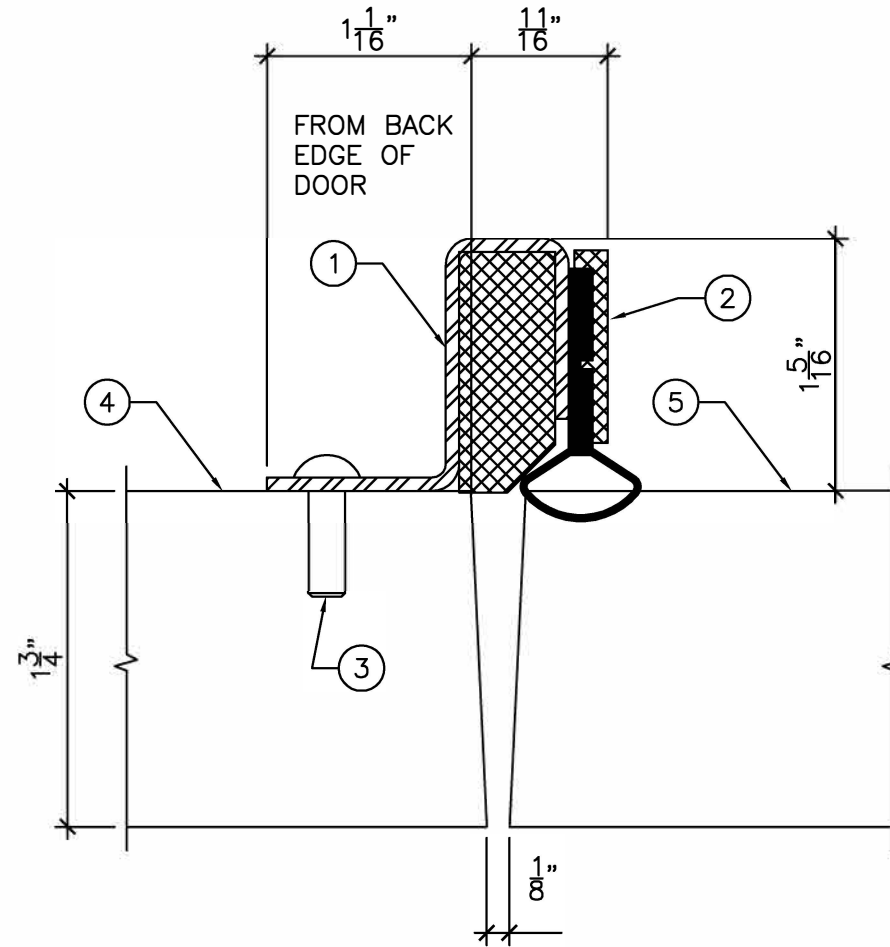

LEGEND:

1. 14GA ACOUSTIC ASTRAGAL FASTENED TO THE PUSH SIDE OF THE INACTIVE DOOR LEAF.
2. ACOUSTIC RUBBER SEAL.
3. #10 PAN HEAD SCREWS.
4. INACTIVE DOOR LEAF.
5. ACTIVE DOOR LEAF

**ASTRAGAL SECTION**  
1'-0" = 1'-0"

DRAWING TITLE:

**ASTRAGAL FOR ACTIVE / INACTIVE DOOR  
STC 33 TO STC 38**

DATE:

DRAWN BY:

REVISION:

0