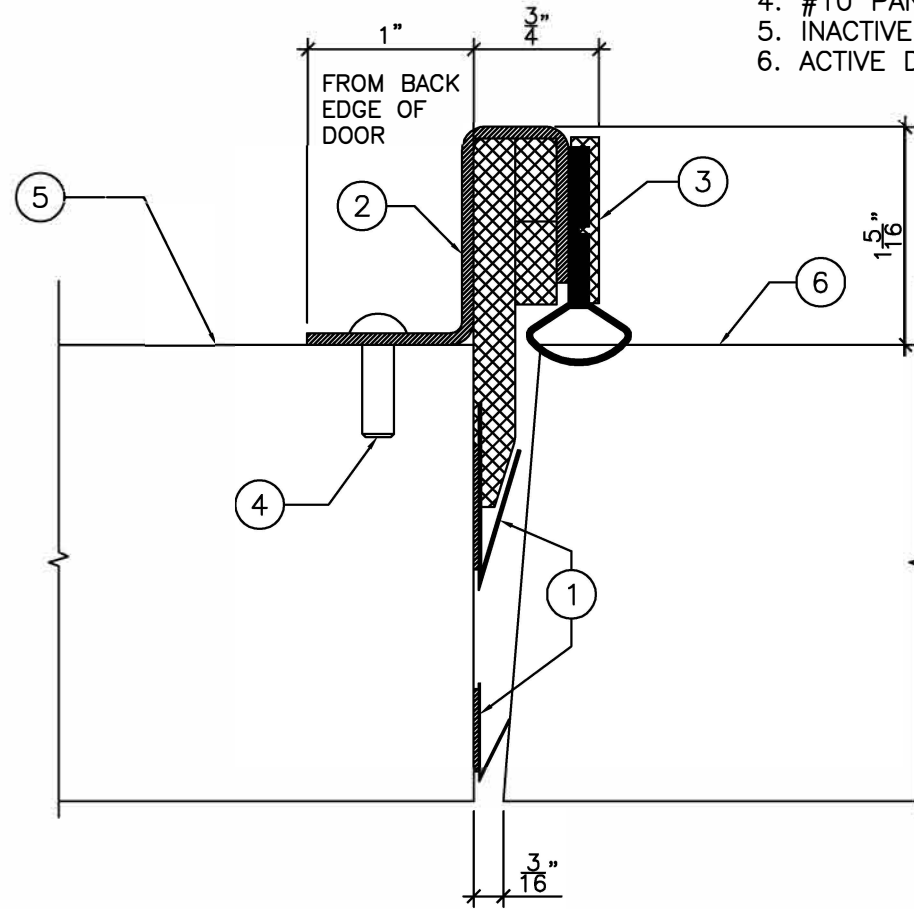

LEGEND:

1. BRONZE ACOUSTIC SEAL. MOUNT ON INSIDE EDGE OF INACTIVE DOOR.
2. 14GA ACOUSTIC ASTRAGAL FASTENED TO THE PUSH SIDE OF THE INACTIVE DOOR LEAF.
3. ACOUSTIC RUBBER SEAL.
4. #10 PAN HEAD SCREWS.
5. INACTIVE DOOR LEAF.
6. ACTIVE DOOR LEAF.

ASTRAGAL SECTION
1'-0" = 1'-0"

DRAWING TITLE:

ASTRAGAL FOR ACTIVE / INACTIVE DOOR
STC 54 TO STC 55

DATE:

DRAWN BY:

REVISION:

0